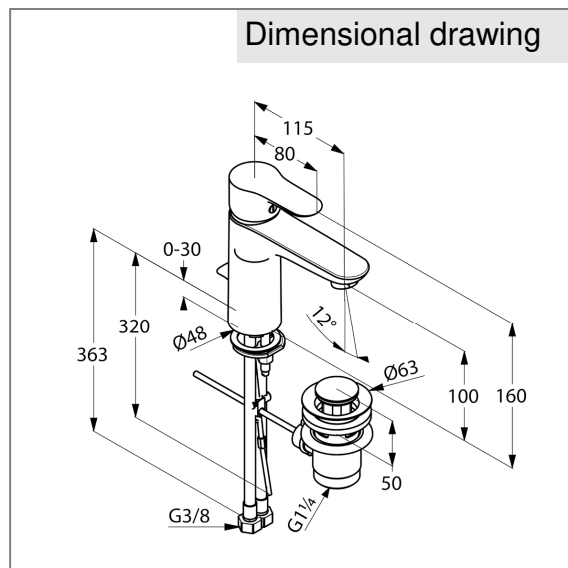

Product: KLUDI OBJETKA single lever basin mixer
XL DN 15

Ref.: 322600575

Product description

single lever basin mixer DN 15
single hole mounted
solid lever
ceramic cartridge with hot water safety device
PCA aerator M 24 x 1
flow rate 6 l/min at 3 bar
flexible high pressure supply tubes G 3/8 inch
rapid installation set
pop up waste 1 1/4 inch

Finishes:
05 chrome

Product picture

Advertisement

single lever basin mixer, manufacturer KLUDI GmbH & Co KG
KLUDI OBJEKTA item no. 322600575
type: single lever basin mixer, DN 15 / PN 10, chrome plated brass, with
pop up waste 1 1/4 inch rod-pull and pull knob chrome plated, solid
lever chrome plated metal, ceramic cartridge K-35 with hot water safety
device, PCA aerator
M 24 x 1, flow rate 6 l/min at 3 bar, flexible high pressure supply tubes
3/8 inch with DVGW / W270 approval, rapid installation set
dimensions: height: 160 mm, nozzle height: 100 mm, projection: 115
mm, lever projection: 80 mm

Dimensional drawing

Flow rate diagram