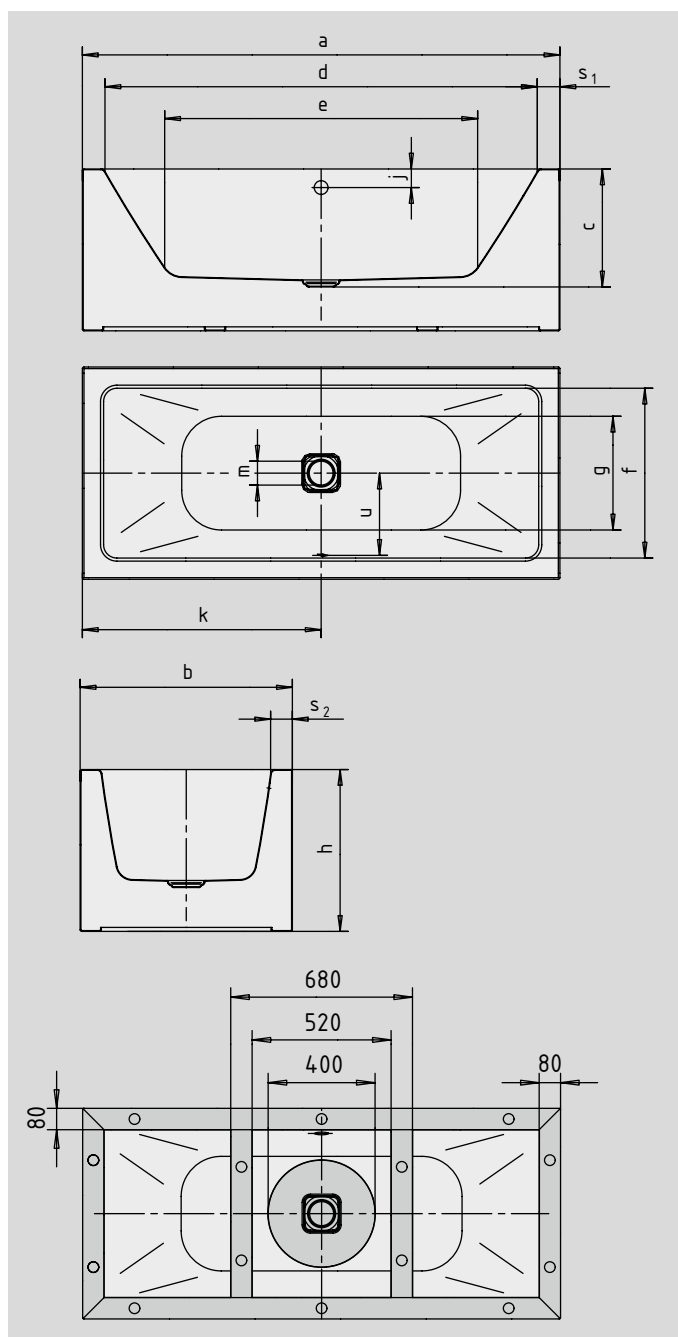

MEISTERSTÜCK CONODUO

- freestanding bath made of superior steel enamel
- with exclusive easy-clean finish
- straightlined, purist design
- enamelled waste cover integrated in the bath design
- bathing with a friend: two identical back rests and centrally positioned waste
- classic four-cornered model
- made of KALDEWEI steel enamel
- designed by Sottsass Associati

Similar illustration

Model No.		1732	1733
External length	a	1700	1800 mm
External width	b	750	800 mm
Depth	c	445	445 mm
Internal length (top)	d	1540	1640 mm
Internal length (bottom)	e	1080	1180 mm
Internal width (top)	f	590	640 mm
Internal width (bottom)	g	470	520 mm
Height of bath	h	610	610 mm
Distance top edge to centre of overflow hole	j	70	70 mm
Distance bath edge to centre of drain hole	k	850	900 mm
Diameter of overflow hole	l	52	52 mm
Diameter of drain hole	m	90	90 mm
Width of rim (foot end; lengthwise)	s ₁ ; s ₂	80; 80	80; 80 mm
Distance between centre holes	u	285	310 mm
Water volume** in litres		122	159
Weight of the enamelled bath in kg		137	151
Waste connection diameter		40/50	40/50 mm
Fill fitting connection		1/2"	1/2"

Subject to technical alterations, tolerances and errors. Similar illustration.
** 70 litres displacement on average.