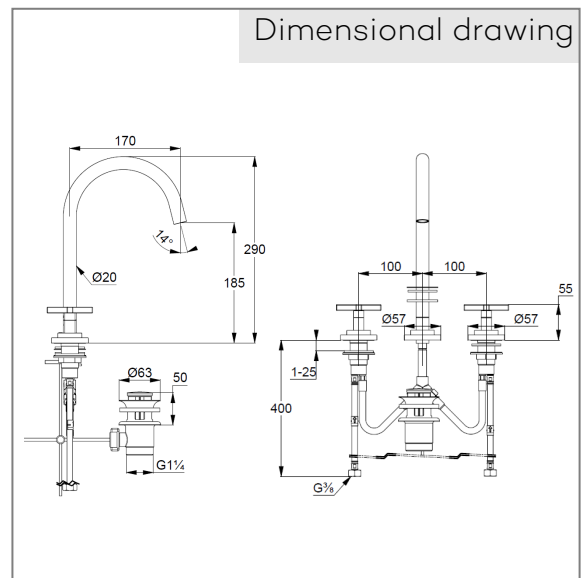

Technical Data

KLUDI NOVA FONTE

3-hole basin mixer
DN 15
Style: Classic

Ref:
201430520

Finishes:
05 chrom

Product description

Manufacturer KLUDI GmbH & Co. KG
Typ: KLUDI NOVA FONTE
3-hole basin mixer
Ref.: 201430520
3-hole basin mixer DN 15
two handle mixer
3 hole mounted
cross handle, metal
Aerator M18,5 PCA laminar
ceramic headparts 90° (right/ left)
flow rate at 3 bar = 5,6 l/ min.
swivel (150°/ 360°) or fixable spout
flexible hoses G 3/8 DVGW approved
shank-fixing
pop up waste 1 1/4" metal

Product picture

Dimensional drawing

Flow rate diagram