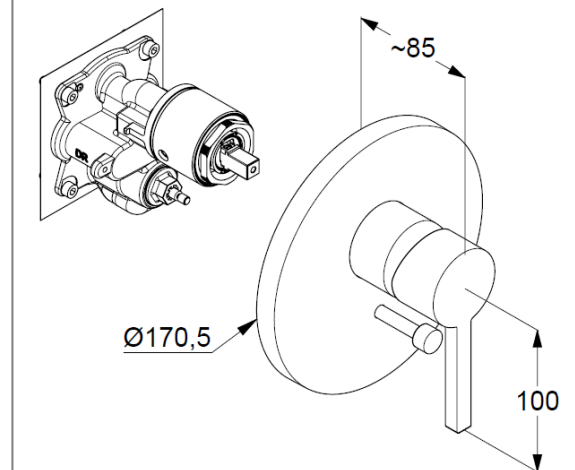

Technische Daten

KLUDI NOVA FONTE

Concealed single lever bath- and shower mixer
PN 10
Style: Puristic

Article- Nr.:
206503915

Surface:
39 black matt finished

manufacturer KLUDI GmbH & Co. KG
Typ: KLUDI NOVA FONTE
Concealed single lever bath- and shower mixer,
PN 10
Art. Nr. 206503915

concealed bath-shower mixer
single lever mixer
trim set without pre-installation set
pre installation set KLUDI FLEXX.BOXX Art. Nr. 88011
trim set with functional unit
wall mounted
automatic diverter: shower/ bath
solid lever, metal
ceramic cartridge with hotwater safety device
flow rate at 3 bar 31 l/ min.

Product Picture

Dimensional drawing

Flow rate diagram