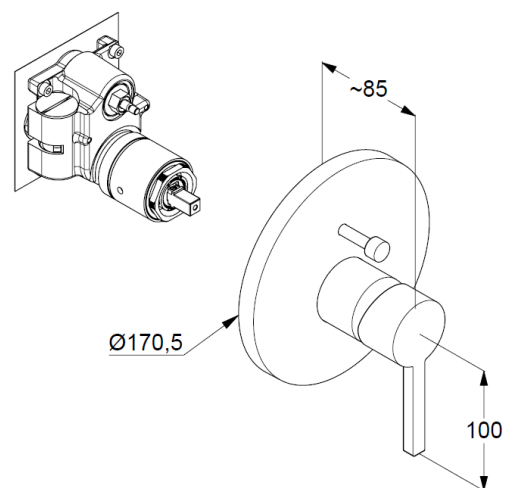

trim set without pre-installation set

pre installation set KLUDI FLEXX.BOXX Art. Nr. 88011

trim set with functional unit

wall mounted

automatic diverter: shower/ bath

solid lever, metal

protected against back flow

ceramic cartridge with hotwater safety device

flow rate at 3 bar 21 l/ min.

Product Picture

Dimensional drawing

Flow rate diagram