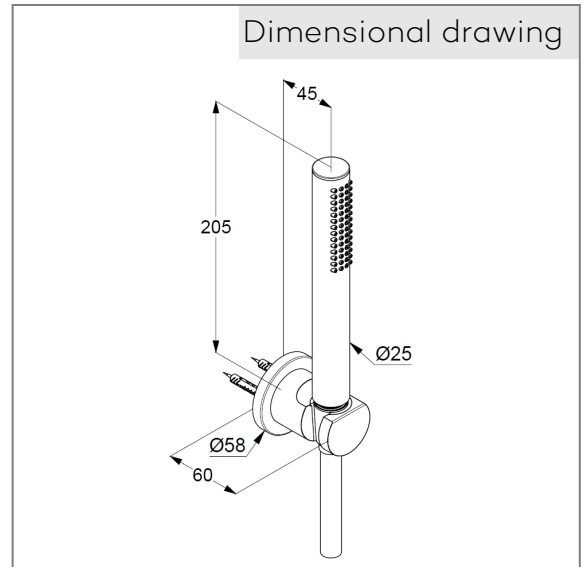

Technical Data

KLUDI NOVA FONTE
bath shower set 1 S
DN 15
Style: Pursistic

Ref.:
2085005-15

Finishes:
05 chrom

Product description
Manufacturer KLUDI GmbH & Co. KG
Typ: KLUDI NOVA FONTE
bath shower set 1 S DN 15
Ref.: 2085005-15

hand shower 1 S
1 spray pattern
with cleaning system
connection 1/2"
sieve seal

Shower hose
plastic coated
with metal-effect
with conical nuts
anti twist
G 1/2 x G 1/2 x 1250 mm

shower hook
for shower hoses with conical nuts,
With fixing material
for rigid wall mounting

Product picture

Dimensional drawing

Flow rate diagram