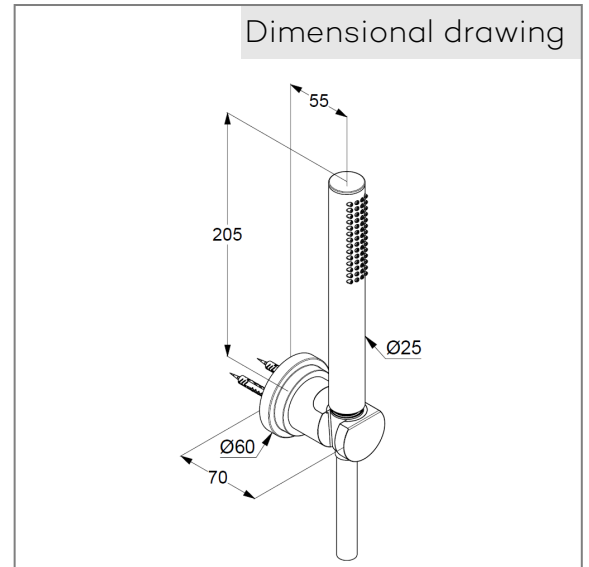

Technical Data

KLUDI NOVA FONTE
bath shower set 1 S
DN 15
Style: Classic

Ref.:
2085005-25

Finishes:
05 chrom

Product description
Manufacturer KLUDI GmbH & Co. KG
Typ: KLUDI NOVA FONTE
bath shower set 1 S DN 25
Ref.: 2085005-25

hand shower 1 S
1 spray pattern
with cleaning system
connection 1/2"
sieve seal

Shower hose
plastic coated
with metal-effect
with conical nuts
anti twist
G 1/2 x G 1/2 x 1250 mm

shower hook
for shower hoses with conical nuts,
With fixing material
for rigid wall mounting

Product picture

Dimensional drawing

Flow rate diagram