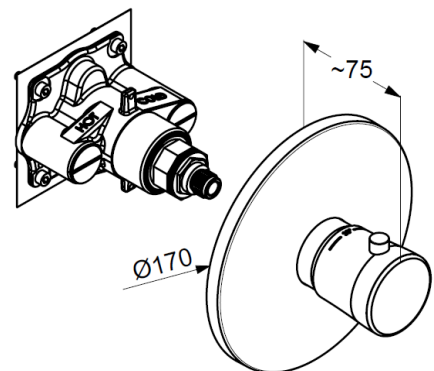

Technical Data

Product: KLUDI BALANCE
concealed THM mixer,
trim set with functional unit

Ref.: 527298775

Finishes: 87 black matt finished / chrom

Product description

Manufacturer KLUDI GmbH & Co. KG
Typ: KLUDI BALANCE
concealed thermostatic fitting
Ref.: 527298775,
pre installation set KLUDI FLEXX.BOX Art. Nr. 88011
wall mounted
trim set with functional unit
cylindricity handle, metal
without shutt-off-valve
temperature handle with hotwater safety at 38°C
flow rate at 3 bar/ 38°C = 40 l/ min.
with integrated back flow preventer

Product picture

Dimensional drawing

Flow rate diagramm