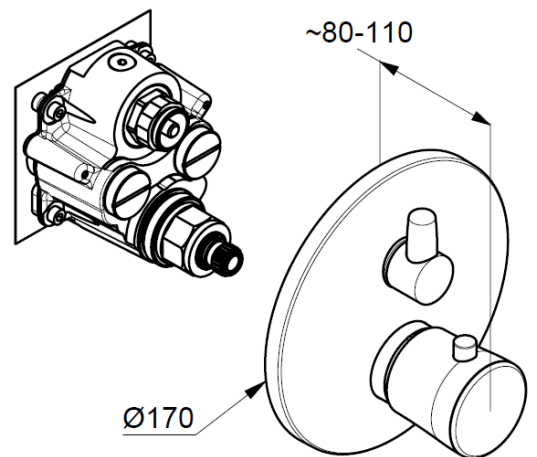

Technical Data

KLUDI BALANCE

concealed thermostatic bath-shower mixer
trim set without pre-installation set
PN 10

Ref.:
528308775

Finishes:
87 black matt finished / chrome

Product description

Manufacturer KLUDI GmbH & Co. KG

Typ: KLUDI BALANCE

concealed thermostatic bath-shower mixer
trim set without pre-installation set

Ref.: 528308775

concealed thermostatic bath-shower mixer
trim set without pre-installation set
pre installation set KLUDI FLEXX.BOXX Art. Nr. 88011
trim set with functional unit
vertical wall mounted
diverter as rotary ceramic valve
temperature handle with hotwater safety at 38°C
flow rate at 3 bar = 20 l/ min.
with integrated back flow preventer

Product picture

Dimensional drawing

Flow rate diagram