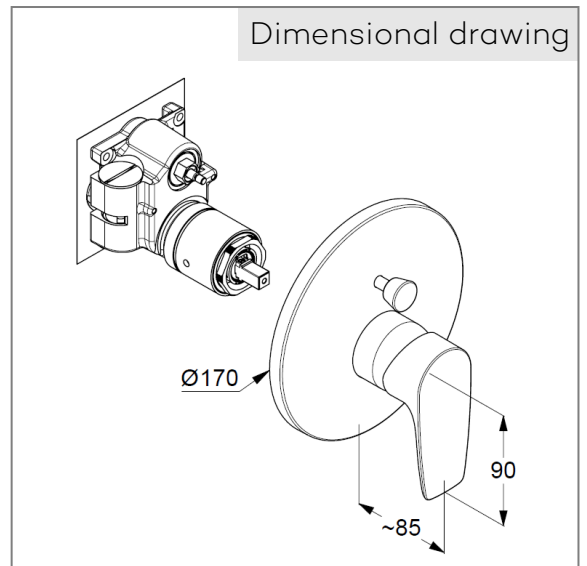

Concealed single lever bath- and shower mixer,
PN 10

Art. Nr. 346570575

concealed bath-shower mixer

single lever mixer

trim set without pre-installation set

pre installation set KLUDI FLEXX.BOXX Art. Nr. 88011

trim set with functional unit

wall mounted

automatic diverter: shower/ bath

solid lever, metal

protected against back flow

ceramic cartridge with hotwater safety device

flow rate at 3 bar = 21 l/ min.

Product Picture

Dimensional drawing

Flow rate diagram