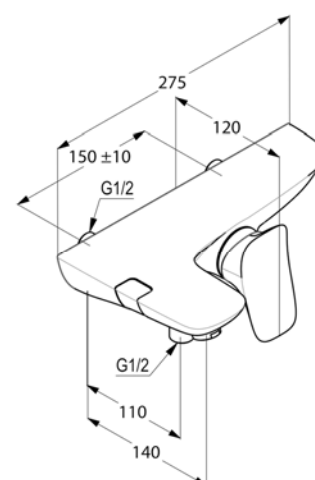

Product: KLUDI AMBA single lever bath and shower mixer DN 15

Ref.: 534450575

Product description

single lever bath and shower mixer DN 15
 wall-mounted
 solid lever
 ceramic cartridge with hot water safety device
 aerator M 24 x 1
 flow rate bath tub 27,3 l/min at 3 bar
 flow rate shower 27 l/min at 3 bar
 automatic diverter: shower to bath tub
 shower connection 1/2 inch
 protected against back flow
 s-unions 1/2 x 3/4 inch

Finishes:
 05 chrome

Product picture

Advertisement

single lever bath/shower mixer, manufacturer KLUDI GmbH & Co. KG
 KLUDI AMBA item no. 534450575
 type: single lever bath and shower mixer, DN 15 / PN 10, chrome plated brass, solid lever chrome plated metal, ceramic cartridge K-41 with hot water safety device, bath tub filler with aerator M 24 x 1, flow rate at bath tub filler 27,3 l/min at 3 bar, flow rate at shower outlet 27 l/min at 3 bar, automatic diverter: shower to bath tub, protected against back flow DIN EN 1717, shower connection 1/2 inch, concealed s-unions 1/2 x 3/4 inch
 dimensions: width: 275 mm, nozzle projection: 140 mm, lever projection: 120 mm, centers: 150 mm

Dimensional drawing

Flow rate diagram