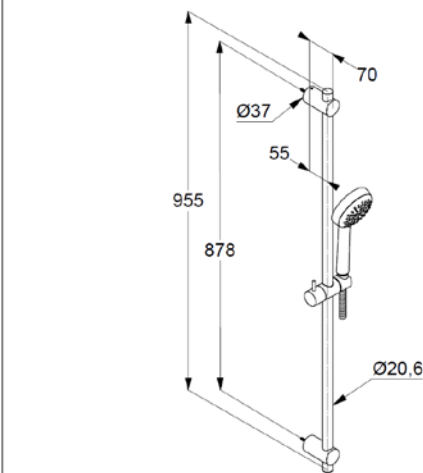

Product: **KLUDI LOGO shower set 1S DN 15**

Ref.: **6864205-00**

Product description

shower set 1S DN 15
 wall fastening
 wall rail L=955 mm
 with ridgeless adjustable shower holder
 vertically and horizontally adjustable
 SUPARAFLEX shower hose 1/2 x 1/2 inch x
 1600 mm
 with KLUDI LOGO 1 S hand shower
 flow rate ca. 14 l/min at 3 bar
 with one spray pattern
 with cleaning system
 with fixing kit

Finishes:
 05 chrome

Product picture

Dimensional drawing

Advertisement

shower set, manufacturer KLUDI GmbH & Co. KG
 KLUDI LOGO item no. 6864205-00
 type: shower set with hand shower 1 S chrome plated plastic, with
 one spray pattern, with cleaning system, flow rate 14 l/min at 3
 bar, with wall rail chrome plated length: 955 mm, with ridgeless
 adjustable shower holder vertically and horizontally adjustable,
 with SUPARAFLEX shower hose 1/2 x 1/2 inch x 1600 mm plastic
 coated with metal effect and conical connection nuts, with fixing
 kit
 dimensions: centers fixing kit: 878mm, projection wall rail: 70 mm

Flow rate diagram