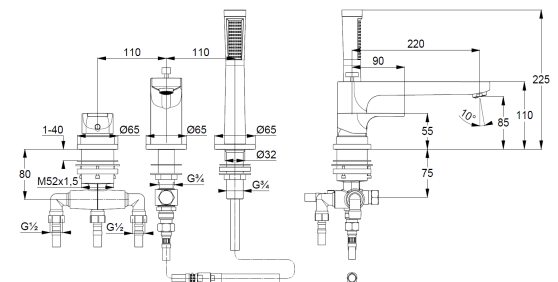

Art. Nr. 484480565

Concealed 3-hole bath/ shower mixer

Extractable hand shower A-QA 1S

automatic diverter: shower/ bath

3 hole tiles deck mounted and standing installation

for distant positioned bathtub spout

solid lever, metal

aerator M24

protected against back flow

ceramic cartridge with hotwater safety device

flow rate at 3 bar = 24 l/ min.

shank fixing

without bath inlet

without flexible high pressure supply tubes

Article No. 7544605-00

Hand shower hoses M15 x 1500 mm

Product Picture

Dimensional drawing

Flow rate diagram